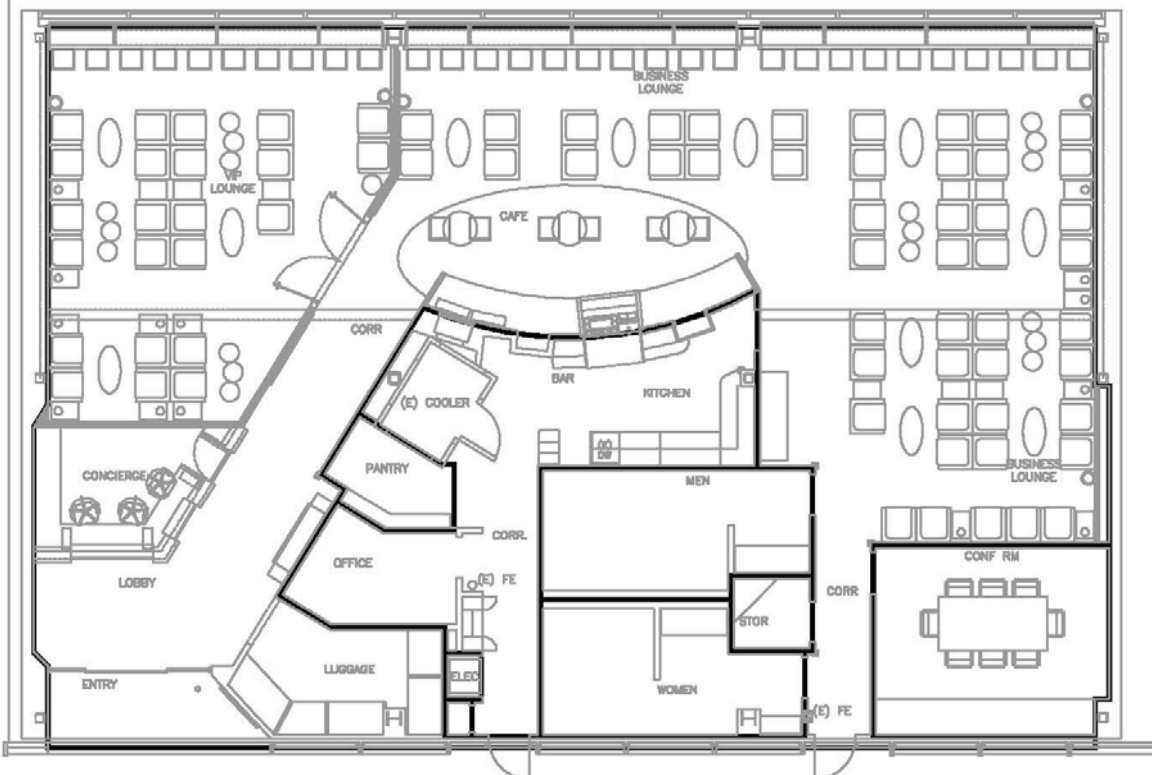

EXHIBIT 1
Club International
Located at South Satellite

Item No.	<u>5b_attach</u>
Date of Meeting	<u>May 28, 2013</u>

Port of Seattle Seattle-Tacoma International Airport BUILDING: SOUTH SATELLITE LEVEL: CONCOURSE LOCATION:	DATE
	SCALE:
	DRAWN BY:
	CHECKED BY:
	EXHIBIT NO.